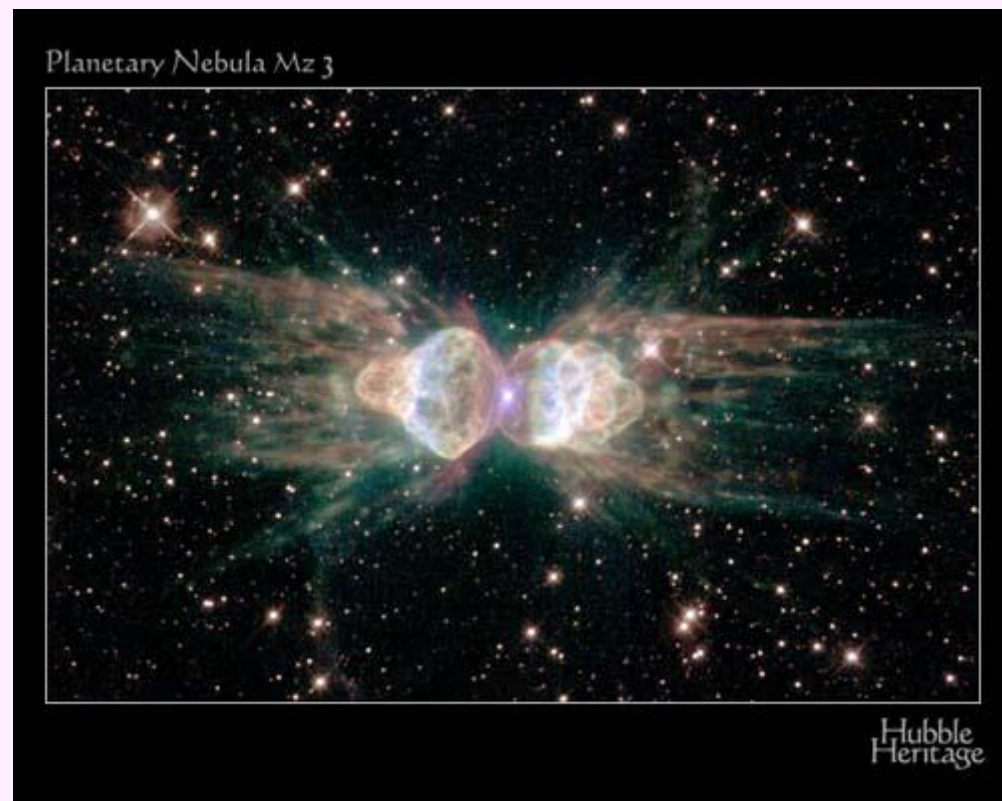

**New Ice Age Ahead**

## **Electric Energy in the Cosmos**

[galaxy cluster ACO 3341](#)

**the entire cosmos is electrically bound  
with galaxies existing like beads on a string**

**a factor in the electric Ice Age dynamics**

**The binding phenomenon in the magnetically organized electric plasma structure, called the Birkeland current.**

It creates a self-confined power stream, caused by the magnetism of its own flow. This natural principle that is reflected everywhere in the universe is named after [Norway's Kristian Olaf Bernhard Birkeland](#) -

pioneer of modern space electricity research, who first discovered the principle. It is a natural principle that enables concentrated power streams for long-distance electric power transmissions in plasma. The common lighting reflects this principle in the small, just as vast Birkeland current filaments perform the same function on the galactic scale (see below) powering nebulas, or on the cosmic scale (top image) where they form vast networks of strings of galaxies.